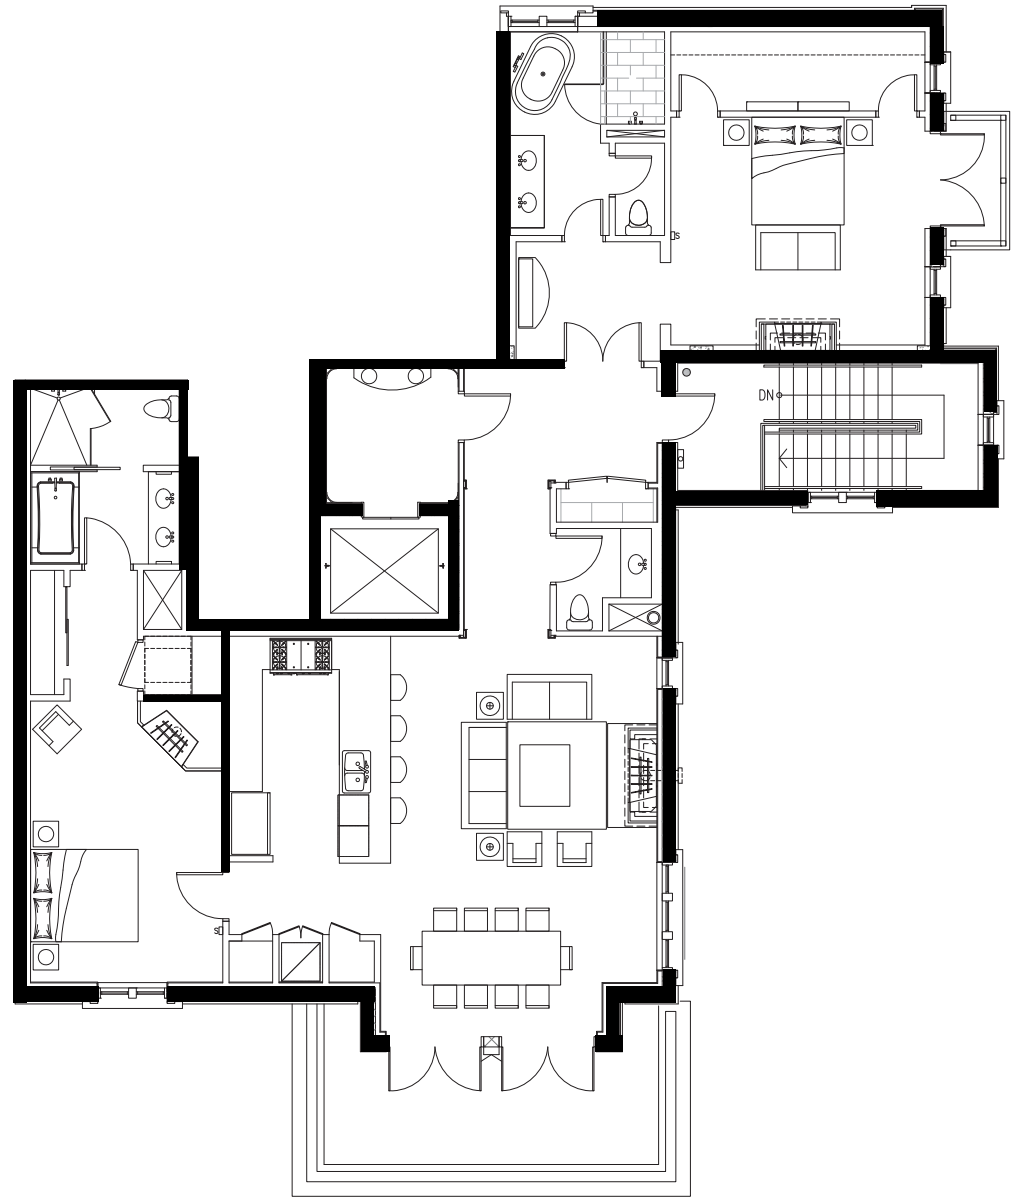

ST REGIS
DEER VALLEY
THE RESIDENCES

SP-1

2 Bedroom, 2.5 Bath
3 Fireplaces
2 Balconies
Residence

2,000 Usable Sq. Ft.
1,950 Gross Interior Sq. Ft.
1,879 Platted Sq. Ft.

Room dimensions, balcony dimensions and wall thickness may vary slightly from diagram. Furnishings shown are for illustration purposes only. Residences are sold unfurnished.