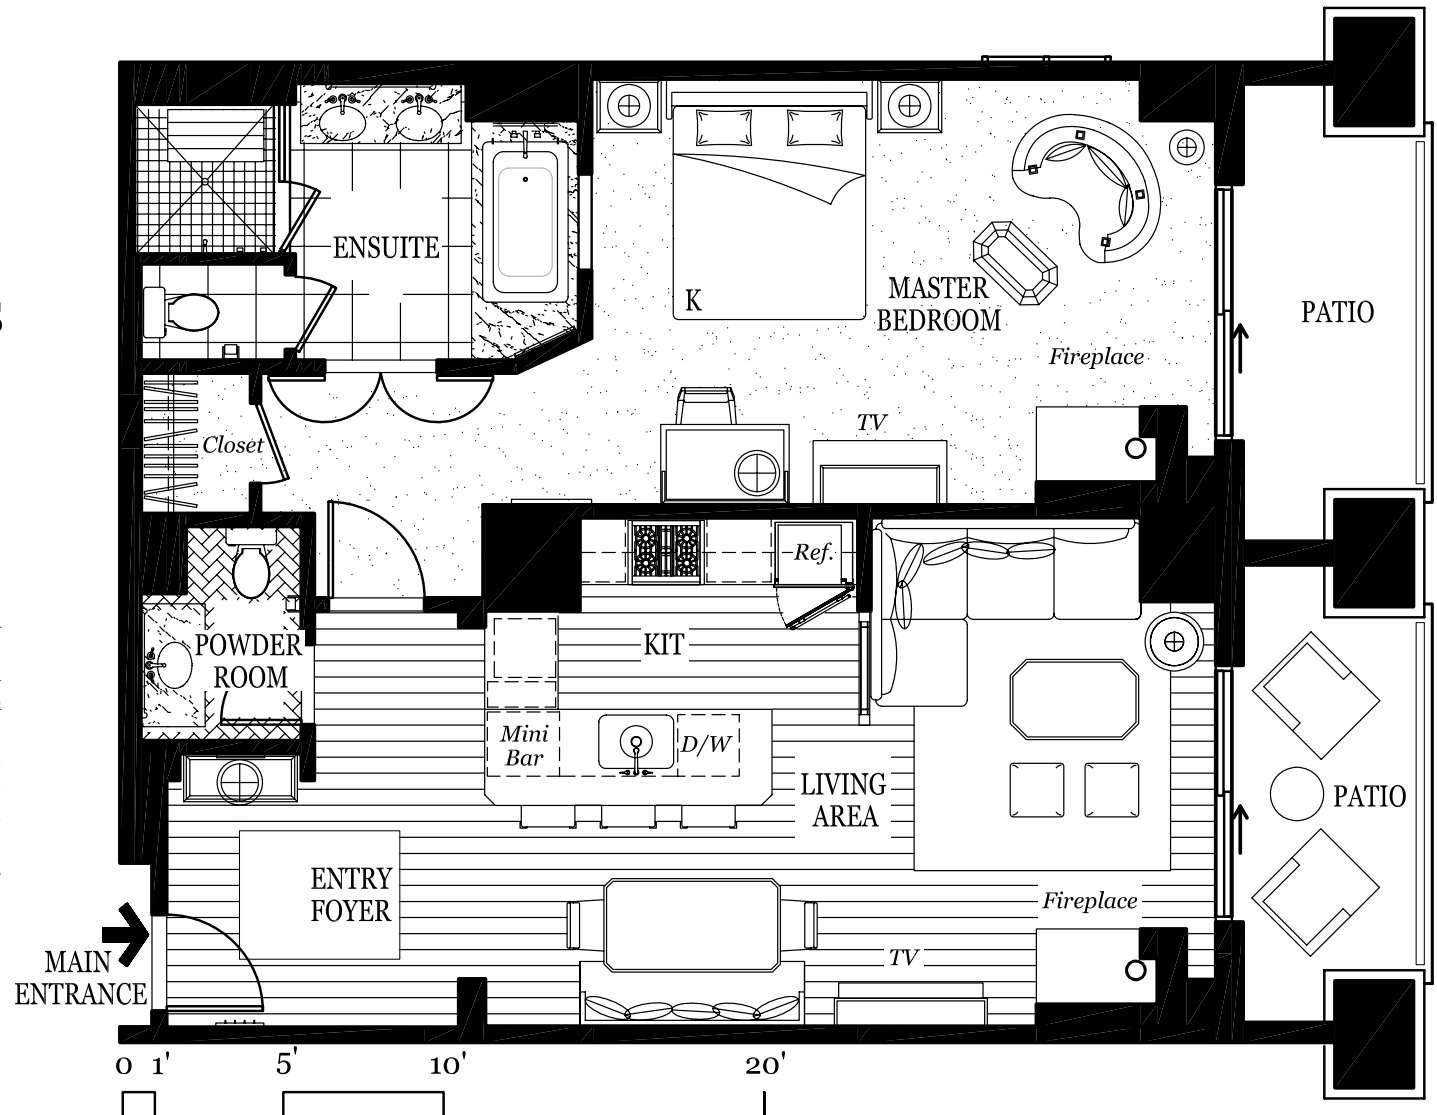

ST REGIS
 DEER VALLEY
 THE RESIDENCES

CHÂTEL A

1 Bedroom, 1.5 Bath
Hotel-Condominium

1,220 Usable Sq. Ft.
984 Gross Interior Sq. Ft.
955 Platted Sq. Ft.

Available: 112

Room dimensions, balcony dimensions and wall thickness may vary slightly from diagram. Actual furnishing may vary from diagram.